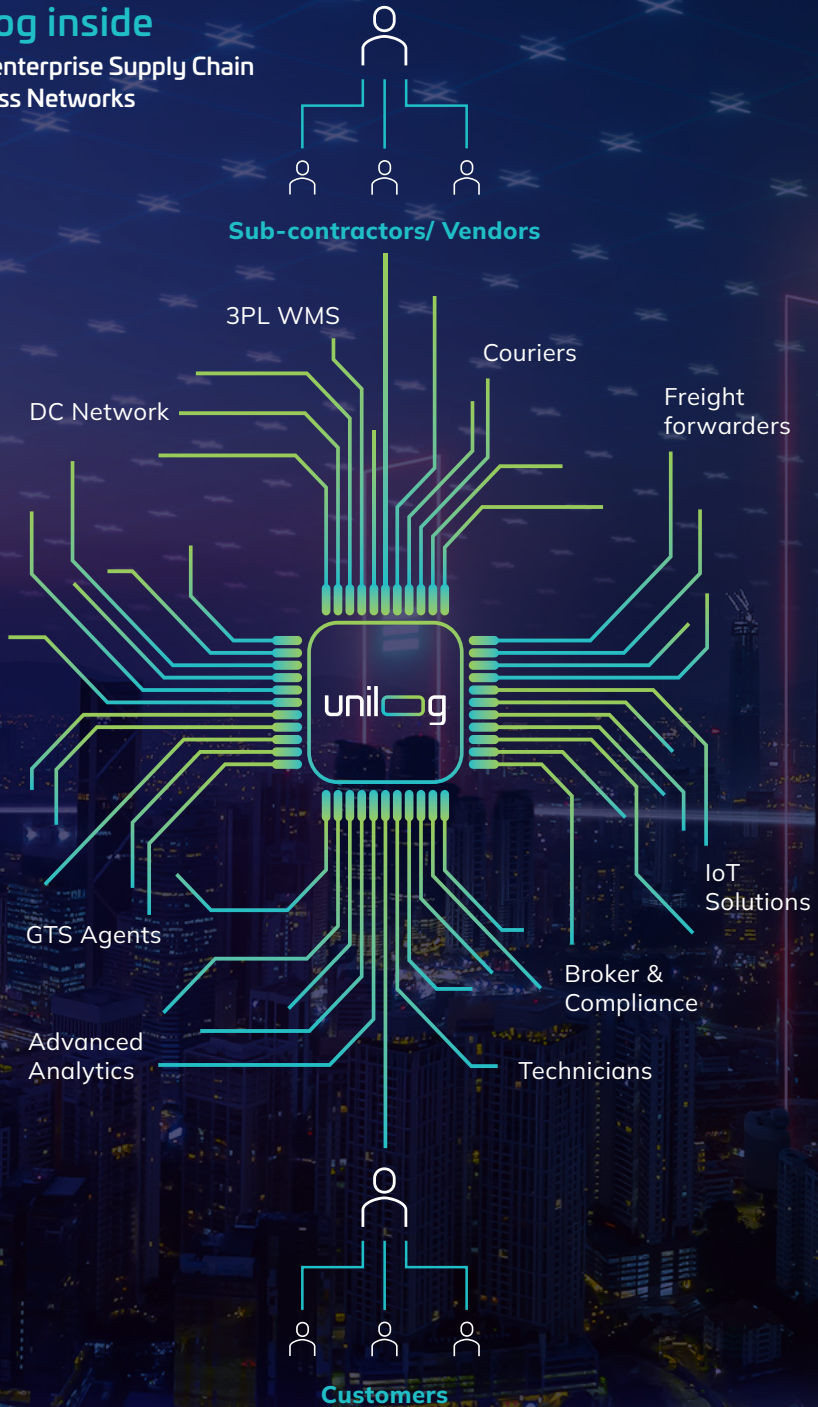

4PL – Managed Supply Chain Services

1 Control tower

+2,000 Orders per day

+700 WHs available

4 Hours SLA

24/7 Logistics partners

+100 Logistics partners

1,000,000 Transactions per day

Unilog inside

Multi-enterprise Supply Chain
Business Networks

Logivice Digital SC Platform – Innovation in motion

E2E Solution

Digital Control Tower

Supply Chain Visibility

Inventory Management Transparency

Global Fulfillment

Inbound Solution

Supplier Collaboration

Outbound Solution

Distribution Order Management

logivice
Digital Supply Chain Platform

Reverse Logistics

Transport Management